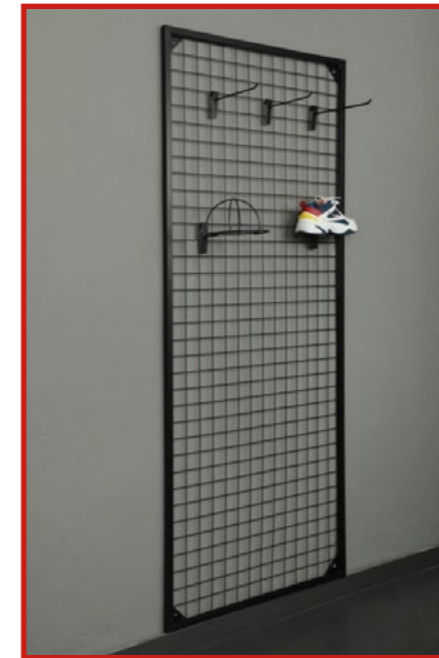

Dense Wire Shelf 60*150 Sık Telli Tel Raf 60*150

Product Code | Ürün Kodu: 0736
Barcode Code | Barkod Kodu: 78966475

Product Description | Ürün Açıklaması

It is 150 CM in height and 60 CM in width. Sides of the wire panel are made of 20x20 profiles. The Wires of the Wire Panel are 5x5 cm. It is Possible to use Bed or Vertical. Dense Wire Panel 60 * 150 cm When the order is given, its hook is specified in the link.

Yüksekliği 150 CM, Eni 60 CM'dir. Tel panonun Yanları 20x20 Profilden Üretilmiştir. Tel Panonun Telleri 5x5 cm'dir. Yatay veya Dikey kullanmak mümkündür. Sık Telli Pano 60*150 cm Sipariş verildiğinde kancası linkte belirtilmiştir.