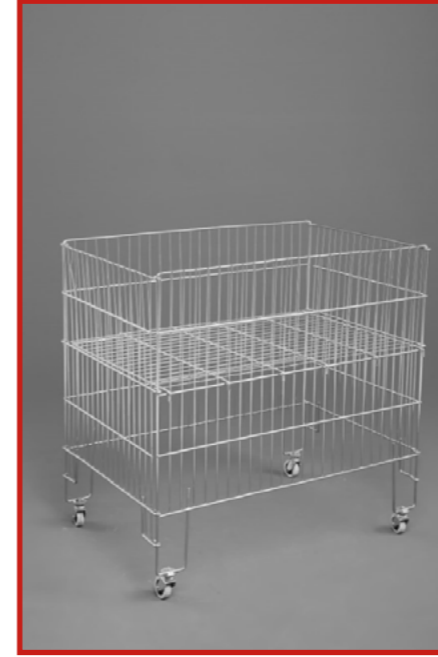

53*80 Folding Wheeled Chrome Basket 53*80 Katlanır Tekerlekli Krom Sepet

Product Code | Ürün Kodu: 0159
Barcode Code | Barkod Kodu: 78663497

Product Description | Ürün Açıklaması

The product is chrome plated.
77cm height including wheel, luxury wheel is used.
Screws and nuts are not used. ,
The base of our basket is compatible with every floor.
The product can be used on 4 different floors.

Ürün krom kaplamadır.
Teker dâhil 77cm yükseklik, lüks teker kullanılmaktadır.
Vida ve somun kullanılmamaktadır. ,
Sepetimizin tabanı her kata uyumludur.
Ürün 4 farklı katta kullanılabilir.