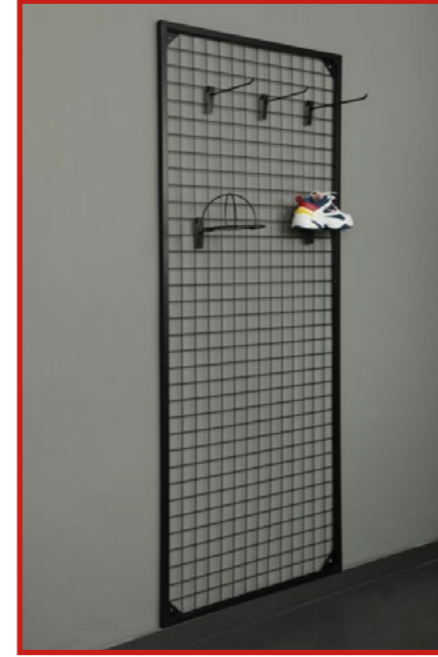

Dense Wire Shelf 75*150 Sık Telli Tel Raf 75*150

Product Code | Ürün Kodu: 0437
Barcode Code | Barkod Kodu: 78955226

Product Description | Ürün Açıklaması

It is 150 CM in height and 75 CM in width.
The sides of the wire panel are made of 20 * 20 profiles.
Wire Panel Wires are 5x5cm.
It is Possible to use Bed or Vertical.

Yüksekliği 150 CM, Eni 75 CM'dir.
Tel panonun yanları 20*20 Profilden Üretilmiştir.
Tel Panonun Telleri 5x5cm dir.
Yatak veya Dikey kullanmak Mümkündür .