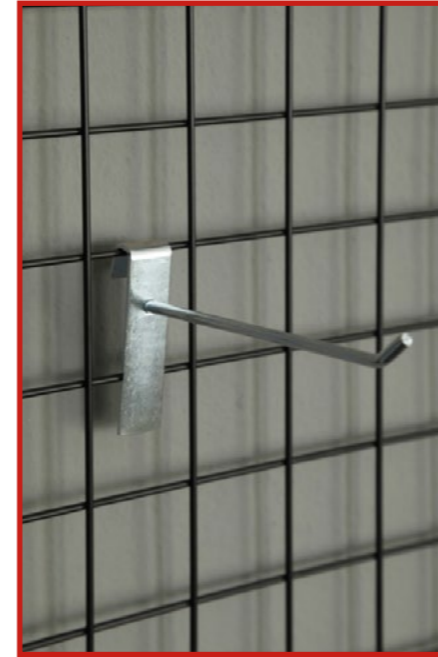

Galvanized Hook to Wire Panel Tel Panoya Galvaniz Kanca

Product Code | Ürün Kodu: 0066

Product Description | Ürün Açıklaması

It is galvanized and the wire thickness is 5 MM.
Its back plate is 8 cm.

Galvaniz kaplama olup tel kalınlığı 5 MM'dir.
Arka sacı 8 cm'dir.