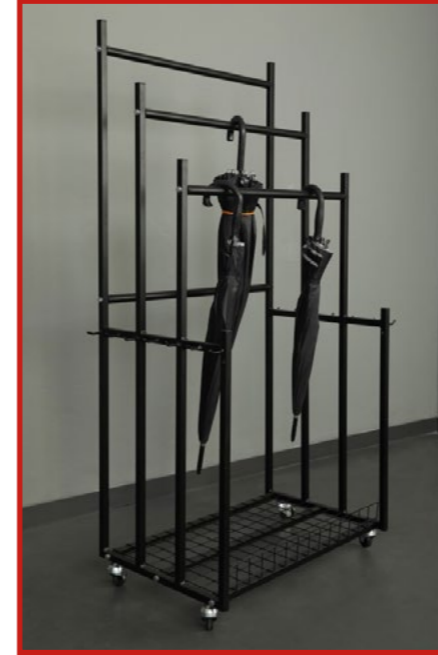

Square Profile Umbrella Stand Kare Profilli Şemsiye Standı

Product Code | Ürün Kodu: 0727
Barcode Code | Barkod Kodu: 78966130

Product Description | Ürün Açıklaması

Edge profiles are made of 20 x 20 profiles.
Hanger suspension pipes are made of 25 mm pipe.
The height of the 3rd floor is 160 cm including the wheel.
The height of the 2nd floor is 140 cm including the wheel.
The height of the 1st floor is 120 cm including the wheel.
It measures 75 cm from left to right. Inside depth 50 cm. (Front to back)
Welded hooks on the sides are 5 cm. (for rope umbrellas)
The lower basket chamber can be used for storage.

Kenar profilleri 20 x 20 profilden üretilmiştir.
Askı asılacak boruları 25 mm borudan üretilmiştir.
3. kat yükseklik ölçüsü teker dahil 160 cm.
2. kat yükseklik ölçüsü teker dahil 140 cm.
1. kat yükseklik ölçüsü teker dahil 120 cm.
Soldan sağa ölçüsü 75 cm. İç derinliği 50 cm. (önden arkaya)
Yanlarındaki kaynaklı kancalar 5 cm. (ipli şemsiyeler içindir)
Alt sepet haznesi depo amaçlı kullanılabilir.