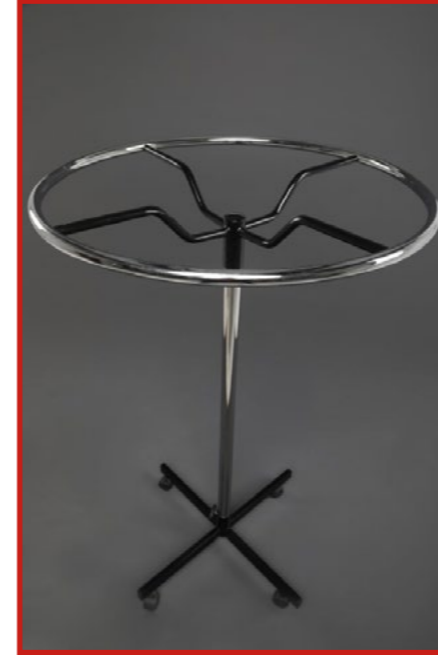

Circle Hanger Stand Daire Askılık Standı

Product Code | Ürün Kodu: 0195
Barcode Code | Barkod Kodu: 78665507

Product Description | Ürün Açıklaması

The diameter of the product is 80 CM.
Its height is 125 CM.
The product is on wheels.
Its body is electrostatic powder paint.
Its pipe is chrome plated.
It is sent to you disassembled.

Ürünün çapı 80 CM'dir.
Yüksekliği 125 CM'dir..
Ürün tekerleklidir.
Gövdesi elektrostatik toz boyadır.
Borusu krom kaplamadır.
Taraflınıza demonte olarak gönderilmektedir.