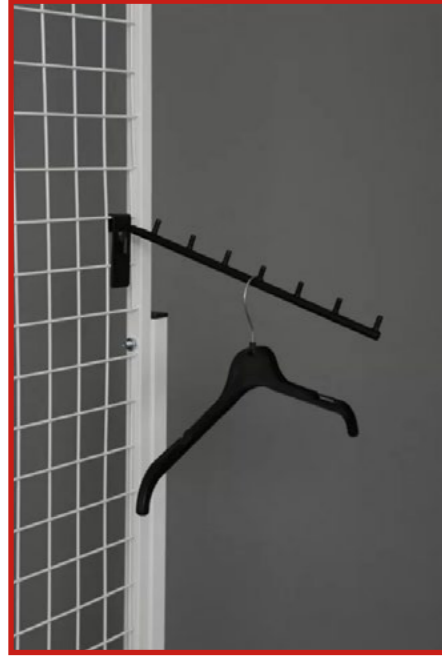

Curved Black Cane to Wire Board Tel Panoya Eğri Siyah Baston

Product Code | Ürün Kodu: 0450
Barcode Code | Barkod Kodu: 78955035

Product Description | Ürün Açıklaması

It is electrostatic powder paint.
The product has 7 pins and is 30 cm.
The back apparatus of our product is suitable for a wire panel.
It is made of 8 wire.

Elektrostatik toz boyadır.
Ürün 7 pimli olup 30 cm'dir..
Ürünümüzün arka aparatı tel panoya uygundur.
8' lik telden üretilmiştir.