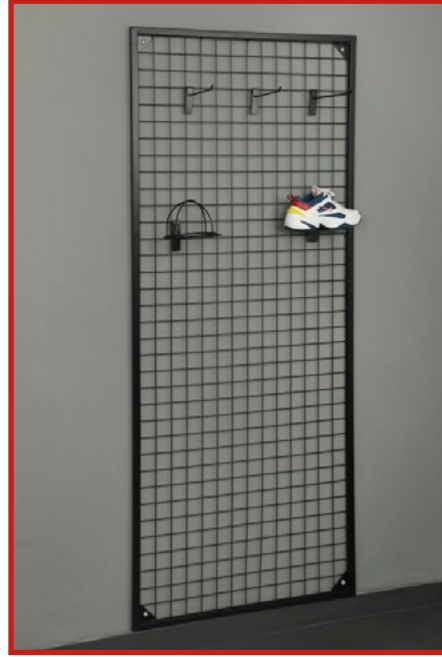

Profile Footed Wheeled Wire Shelf Sık Telli Tel Raf 75*180

Product Code | Ürün Kodu: 0428
Barcode Code | Barkod Kodu: 78955486

Product Description | Ürün Açıklaması

It is 180 CM in height and 75 CM in width.
The Sides of the Wire Panel are Made of 20x20 Profile.
The Wires of the Wire Panel are 5x5 cm.
It is Possible to use Bed or Vertical.

Yüksekliği 180 CM, eni 75 CM'dir.
Tel panonun Yan ları 20x20 Profilden Üretilmiştir.
Tel Panonun Telleri 5x5 cmdir.
Yatak veya Dikey kullanmak Mümkündür.