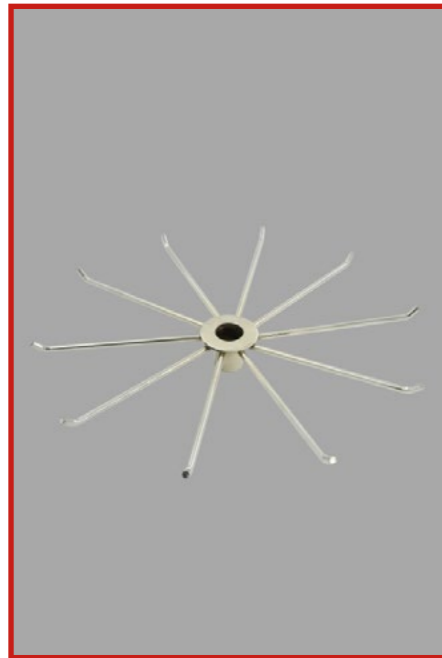

10 Wires Stand Floor 10 Telli Stand Katı

Product Code | Ürün Kodu: 0704
Barcode Code | Barkod Kodu: 78954779

Product Description | Ürün Açıklaması

Our product is suitable for 10-wire 3-Tier Stand.
Ürünümüz 10 telli 3 Katlı Stand İçin Uygundur.