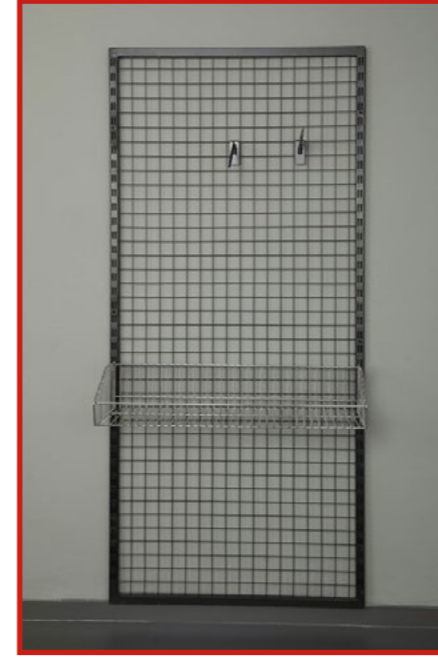

Wire Shelf Basket Stand Tel Raf Sepetli Stand

Product Code | Ürün Kodu: 0741
Barcode Code | Barkod Kodu: 53259615

Product Description | Ürün Açıklaması

Right to left 95 cm height 200 cm
Inside the product, wire edges are 30 * 30 profiles.
Since the profile is hole, you can also make a shelf.
Each hole channel of the profile is used.
The board is oven paint.
The basket is chrome plated.

Sagdan sola 95 cm yükseklik 200 cm
Ürün içi tel kenarları 30*30 profildir.
Profil delik olduğu için raf da yapabilirsiniz.
Profilin her delik kanalı kullanılmaktadır.
Pano fırın boyadır.
Sepet krom kaplamadır.