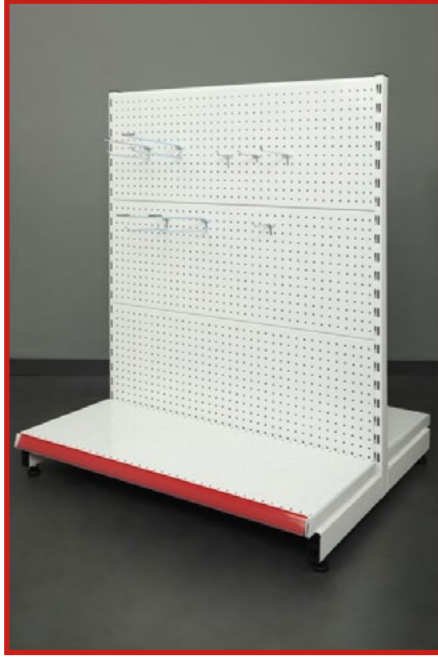

Perforated Background Medium Rayon White Delikli Fon Orta Reyon Beyaz

Product Code | Ürün Kodu: 0716
Barcode Code | Barkod Kodu: 78966314

Product Description | Ürün Açıklaması

Its height is 120 cm from left to right and its length is 95 cm. (Length can be added according to your size). Perforated Fund and Shelves Are Made of 0.70 mm Sheet. It is sold together with the Base Rack. Base Shelf is 40 cm. T pillar is produced from 30 * 50 1.5 mm Profile. (If desired, it can be made from 30*70 2 mm Profile. 20 Pieces 20 Holes Fona Hook Comes With The Product.

Yüksekliği 120 cm Soldan Sağa Uzunluğu 95 cm'dir.(Uzunluk Ölçünüze Göre İlave Edilebilir). Delikli Fon ve Rafları 0,70 mm Sacdan Üretilmiştir. Taban Rafı İle Birlikte Satılmaktadır.Taban Rafı 40 cm'dir. T ayağı 30*50 1,5 mm Profilden Üretilmiştir.(İstenilirse 30*70 2 mm Profilden Yapılabilir 20 Adet 20 Delikli Fona Kanca Ürün İle Beraber Gelmektedir .