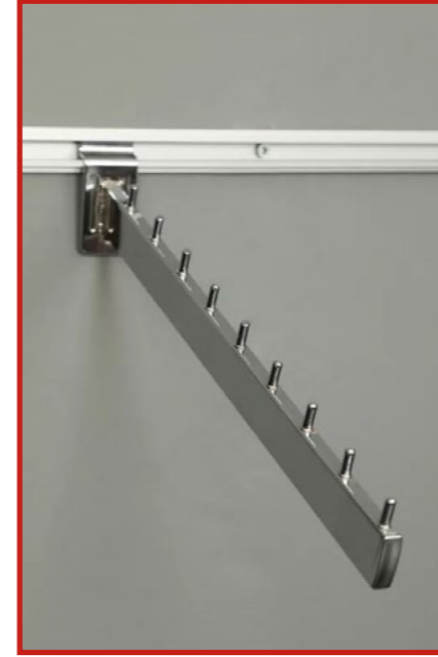

#### Product Description | Ürün Açıklaması

It is attached to the channel panel. Its profile is oval pipe.  
The product is chrome plated.  
It has 9 pins.  
Its length is 40 CM.

Kanallı panoya takılır, Profili oval borudur.  
Ürün krom kaplamadır.  
9 pimlidir.  
Uzunluğu 40 CM'dir.

#### Product Description | Ürün Açıklaması

It is attached to the channel panel. It is produced from 30 \* 10 profiles.  
The product is chrome plated, has 9 pins and a length of 40 cm.  
Back Plate is 3mm  
The product's posture is crooked.  
It is the Most Preferred Product of Clothing Stores.