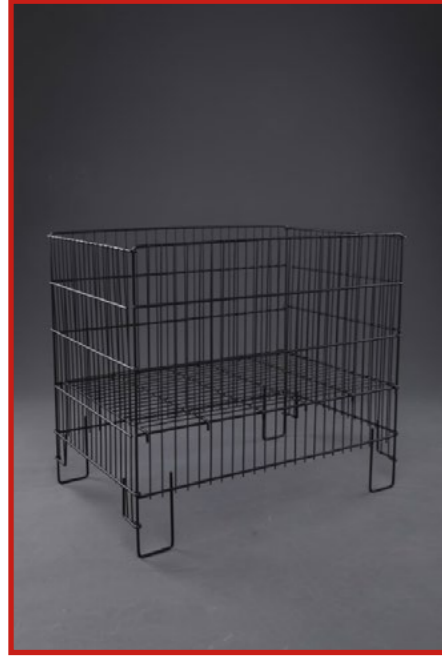

53*80 Black Folding Basket 53*80 Siyah Katlanır Sepet

Product Code | Ürün Kodu: 0153
Barcode Code | Barkod Kodu: 78654594

Product Description | Ürün Açıklaması

It is 70 CM in height, 50 CM in width, 78 CM in length, electrostatic powder paint. Screws and nuts are not used. The base of our basket is compatible with every floor. The product can be used on 4 different floors.

Yüksekliği 70 CM, en'i 50 CM, uzunluk 78 CM, elektrostatik toz boyadır. Vida ve somun kullanılmamaktadır. Sepetimizin tabanı her kata uyumludur. Ürün 4 farklı katta kullanılabilir.