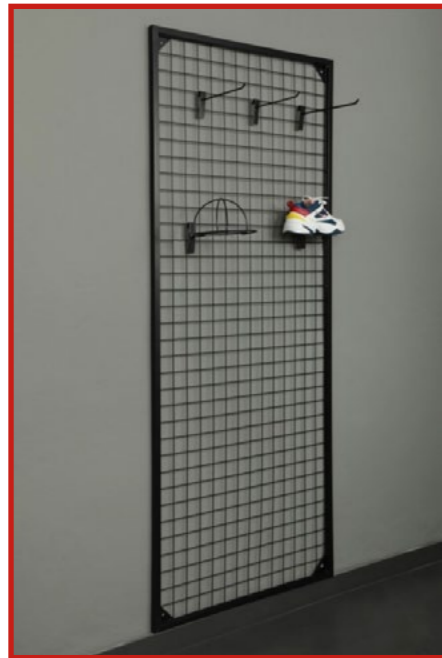

Dense Wire Shelf 90*180 Sık Telli Tel Raf 90*180

Product Code | Ürün Kodu: 0436
Barcode Code | Barkod Kodu: 78955059

Product Description | Ürün Açıklaması

It is 180 CM in height and 90 CM in width.
Sides of the wire panel are made of 20x20 Profile.
The Wires of the Wire Panel are 5x5 cm.
It is Possible to use Bed or Vertical.

Yüksekliği 180 CM, eni 90 CM'dir.
Tel panonun Yanları 20x20 Profilden Üretilmiştir.
Tel Panonun Telleri 5x5 cm'dir.
Yatak veya Dikey kullanmak Mümkündür.