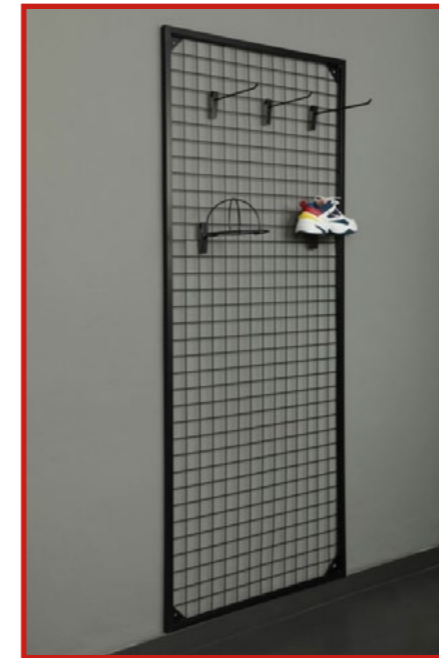

Straight Black Cane to Wire Board Sık Telli Tel Raf 60*180

Product Code | Ürün Kodu: 0570
Barcode Code | Barkod Kodu: 78955042

Product Description | Ürün Açıklaması

It is 180 CM in height and 60 CM in width.
Sides of the wire panel are made of 20x20 Profile.
The Wires of the Wire Panel are 5x5 cm.
It is Possible to use Horizontal or Vertical.

Yüksekliği 180 CM, Eni 60 CM'dir.
Tel panonun Yanları 20x20 Profilden Üretilmiştir.
Tel Panonun Telleri 5x5 cm'dir.
Yatay veya Dikey kullanmak Mümkündür.